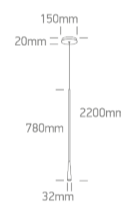

### Dimensions

### Physical Specification

Item Group	New 2025 Edition 2
Family	Decorative
Order Code	63076A/B/W
Colour	Black
Material	Aluminium
Shape	Circular
Height	2200mm
Diameter	32mm
Cutout Hole Diameter	150mm
Surface Ceiling	Yes
Suspended Ceiling	Yes
Indoor	Yes