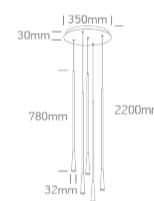

New 2025 Edition 2>Decorative

63076C/B/W

5x5W suspended lights.

Complete with non-dimmable drivers.

Complies with standard EN60598-1 and any other specific standards.

Downloads

Dimensions

Physical Specification

Item Group	New 2025 Edition 2
Family	Decorative
Order Code	63076C/B/W
Colour	Black
Material	Aluminium
Shape	Circular
Height	780mm
Diameter	32mm
Cutout Hole Diameter	350mm
Surface Ceiling	Yes
Suspended Ceiling	Yes
Indoor	Yes