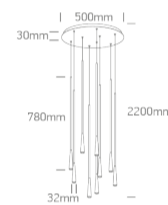

New 2025 Edition 2>Decorative

63076D/B/W

9x5W suspended lights.

Complete with non-dimmable drivers.

Complies with standard EN60598-1 and any other specific standards.

Downloads

Dimensions

Physical Specification

| | |
|----------------------|--------------------|
| Item Group | New 2025 Edition 2 |
| Family | Decorative |
| Order Code | 63076D/B/W |
| Colour | Black |
| Material | Aluminium |
| Shape | Circular |
| Height | 780mm |
| Diameter | 32mm |
| Cutout Hole Diameter | 500mm |
| Surface Ceiling | Yes |
| Suspended Ceiling | Yes |
| Indoor | Yes |