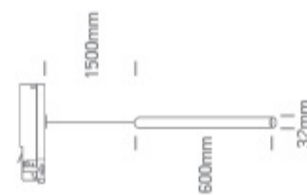

New 2025 Edition 2>Track Lights

63108AT/B/W

8W COB LED Cylinder track mounted pendant .

Complete with driver.

Complies with standard EN60598-1 and any other specific standards.

Downloads

Dimensions

Physical Specification

Item Group	New 2025 Edition 2
Family	Track Lights
Order Code	63108AT/B/W
Colour	Black
Material	Die Cast
Shape	Circular
Height	600mm
Diameter	32mm
Surface Ceiling	Yes
Indoor	Yes
Adjustable	No

Gear		Built In	
Fitting + Driver			
Input Voltage		220-240V	
50 Hz		Yes	
60 Hz		Yes	
Safety Class			
Power(Watts)		8W	
IP Rating		IP20	
Light Source		LED built in	
Dimmable		No	
F Mark			

Fitting			
Input Type		Constant Current	
Input Current		300mA	
Safety Class			
IP Rating		IP20	
Light Source		LED built in	
LED Type		COB	
LED Number		1	

Gear			
Gear Type		Led Driver	
Input Voltage		220-240V	
50 Hz		Yes	
60 Hz		Yes	
Output		300mA	
IP Rating		IP20	
Safety Class			