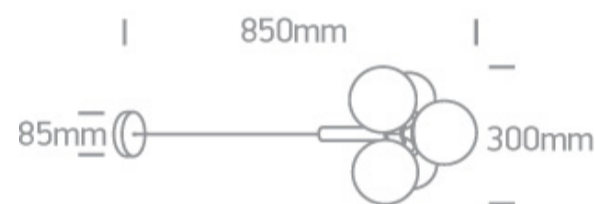

## 63116A/BBS

5x9W G9 Decorative pendant.

Complies with standard EN60598-1 and any other specific standards.

### Dimensions

### Physical Specification

Item Group	18 Decorative
Family	The Nordic Decorative Range
Order Code	63116A/BBS
Colour	Brushed Brass
Material	Steel
Shape	Circular
Height	850mm

Diameter	300mm
Suspended Ceiling	Yes
Indoor	Yes
Adjustable	No