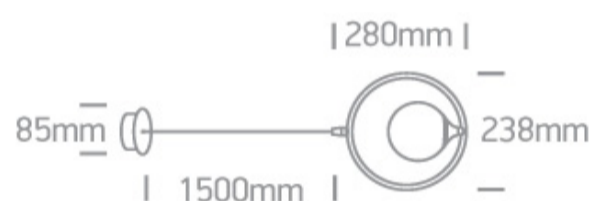

18 Decorative>The Nordic Decorative Range

63116/BBS

9W G9 Decorative pendant.

Complies with standard EN60598-1 and any other specific standards.

Downloads

Dimensions

Related items

7106ALG/C

7106ALG/W

Physical Specification

Item Group

18 Decorative

Family

The Nordic Decorative Range

Order Code

63116/BBS

Colour

Brushed Brass

Material

Steel

Shape

Circular

Height

280mm

Diameter	238mm
Suspended Ceiling	Yes
Indoor	Yes
Adjustable	No

Electrical Characteristics

Gear	No
------	----

Fitting + Driver

Input Voltage	100-240V
50 Hz	Yes
60 Hz	Yes
Safety Class	
Power(Watts)	9W
IP Rating	IP20
Light Source	Replaceable lamp
Lamp Holder	G9
Number of Lamps	1
Dimmable	N/A
F Mark	