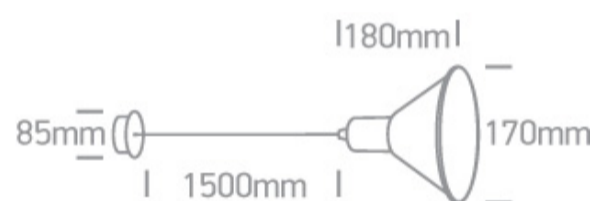

## 63118/BBS

10W E27 Decorative pendant.

Complies with standard EN60598-1 and any other specific standards.

### Dimensions

### Physical Specification

Item Group	17 Pendants
Family	Retro Pendants
Order Code	63118/BBS
Colour	Brushed Brass
Material	Steel
Shape	Circular
Height	180mm
Diameter	170mm
Suspended Ceiling	Yes
Indoor	Yes
Adjustable	No