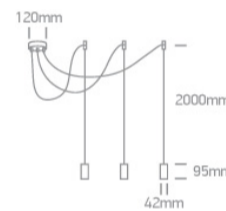

17 Pendants > E27 Pendant Tubes

63124B/BBS

3x20W E27 pendant.

Complies with standard EN60598-1 and any other specific standards.

Downloads

Dimensions

Gallery

Physical Specification

Material

Aluminium

Shape

Circular

Height

95mm

Diameter	42mm
Suspended Ceiling	Yes
Indoor	Yes
Adjustable	No

Electrical Characteristics