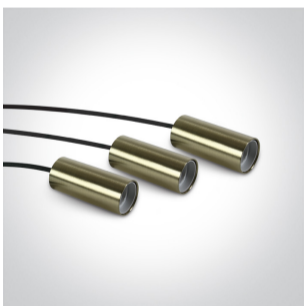

17 Pendants > E27 Pendant Tubes

63124B/BBS

3x20W E27 pendant.

Complies with standard EN60598-1 and any other specific standards.

Downloads

Dimensions

Gallery

Physical Specification

Item Group

17 Pendants

Family

E27 Pendant Tubes

Order Code

63124B/BBS

Colour

Brushed Brass

Material

Aluminium

Shape

Circular

Height

95mm

Diameter	42mm
Suspended Ceiling	Yes
Indoor	Yes
Adjustable	No

Electrical Characteristics