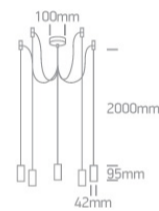

17 Pendants > E27 Pendant Tubes

63124C/BBS

5x20W E27 pendant.

Complies with standard EN60598-1 and any other specific standards.

Downloads

Dimensions

Gallery

Physical Specification

Material

Aluminium

Shape

Circular

Height

95mm

Diameter	42mm
Suspended Ceiling	Yes
Indoor	Yes
Adjustable	No

Electrical Characteristics