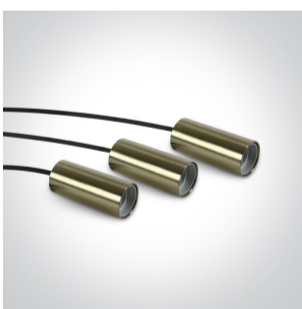

17 Pendants > E27 Pendant Tubes

63124C/BBS

5x20W E27 pendant.

Complies with standard EN60598-1 and any other specific standards.

Downloads

Dimensions

Gallery

Physical Specification

Item Group

17 Pendants

Family

E27 Pendant Tubes

Order Code

63124C/BBS

Colour

Brushed Brass

Material

Aluminium

Shape

Circular

Height

95mm

Diameter	42mm
Suspended Ceiling	Yes
Indoor	Yes
Adjustable	No

Electrical Characteristics