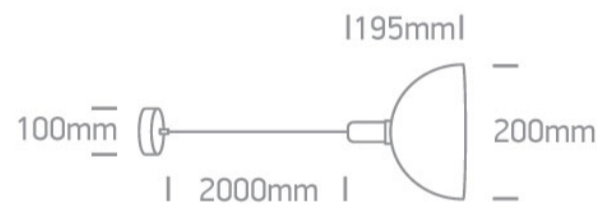

## 63140/B

10W E27 pendant with black shade.

Complies with standard EN60598-1 and any other specific standards.

### Dimensions

### Physical Specification

Item Group	New 2021 Edition 3
Family	Pendants
Order Code	63140/B
Colour	Black
Material	Aluminium
Shape	Circular
Height	195mm
Diameter	200mm
Suspended Ceiling	Yes
Indoor	Yes
Adjustable	No