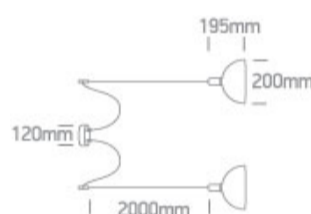

15 Pendants > E27 Round Pendants

63140B/BBS

2x10W E27 pendant with black shade.

Complies with standard EN60598-1 and any other specific standards.

Downloads

Dimensions

Physical Specification

Item Group	15 Pendants
Family	E27 Round Pendants
Order Code	63140B/BBS
Colour	Brushed Brass
Material	Aluminium
Shape	Circular
Height	195mm
Diameter	200mm
Suspended Ceiling	Yes
Indoor	Yes
Adjustable	No