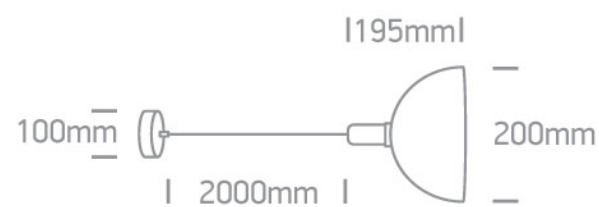

New 2021 Edition 3>Pendants

63140/BBS

10W E27 pendant with black shade.

Complies with standard EN60598-1 and any other specific standards.

Downloads

Dimensions

Physical Specification

Item Group	New 2021 Edition 3
Family	Pendants
Order Code	63140/BBS
Colour	Brushed Brass
Material	Aluminium
Shape	Circular
Height	195mm
Diameter	200mm
Suspended Ceiling	Yes
Indoor	Yes
Adjustable	No

Gear	No
Fitting + Driver	
Input Voltage	100-240V
50 Hz	Yes
60 Hz	Yes
Safety Class	
Power(Watts)	10W
IP Rating	IP20
Light Source	Replaceable lamp
Lamp Holder	E27
Number of Lamps	1
Dimmable	N/A
F Mark	

Illumination Data