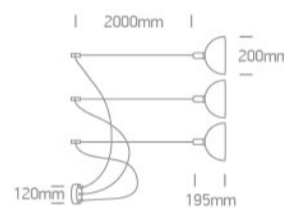

New 2021 Edition 3>Pendants

63140C/B

3x10W E27 pendant with black shade.

Complies with standard EN60598-1 and any other specific standards.

Downloads

Dimensions

Physical Specification

Item Group	New 2021 Edition 3
Family	Pendants
Order Code	63140C/B
Colour	Black
Material	Aluminium
Shape	Circular
Height	195mm
Diameter	200mm
Suspended Ceiling	Yes
Indoor	Yes
Adjustable	No