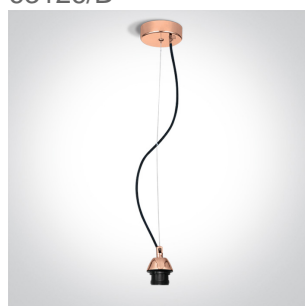

15 Pendants > Colourful Pendants

63142A/W

WHITE REFLECTOR FOR 63142

Downloads

Dimensions

Gallery

Related items

0990/B

0992/B

63126/B

63126/CU

63126/W

63126A/B

63126A/BBS

63126A/CU

63126A/W

## Physical Specification

|                   |                    |
|-------------------|--------------------|
| Item Group        | 15 Pendants        |
| Family            | Colourful Pendants |
| Order Code        | 63142A/W           |
| Colour            | White              |
| Material          | PMMA               |
| Shape             | Circular           |
| Height            | 190mm              |
| Diameter          | 400mm              |
| Suspended Ceiling | Yes                |
| Indoor            | Yes                |