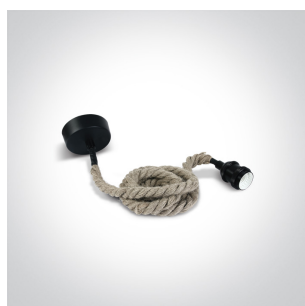

15 Pendants > Colourful Pendants

63142A/W

WHITE REFLECTOR FOR 63142

Downloads

Dimensions

Gallery

Related items

0990/B

0992/B

63126/B

63126/CU

63126/W

63126A/B

63126A/BBS

63126A/CU

63126A/W

## Physical Specification

|                   |                    |
|-------------------|--------------------|
| Item Group        | 15 Pendants        |
| Family            | Colourful Pendants |
| Order Code        | 63142A/W           |
| Colour            | White              |
| Material          | PMMA               |
| Shape             | Circular           |
| Height            | 190mm              |
| Diameter          | 400mm              |
| Suspended Ceiling | Yes                |
| Indoor            | Yes                |