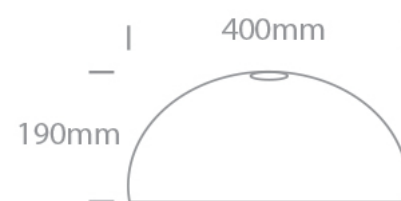

15 Pendants > Colourful Pendants

63142A/W

WHITE REFLECTOR FOR 63142

Downloads

Dimensions

Gallery

Related items

0990/B

## Physical Specification

|                   |                    |
|-------------------|--------------------|
| Item Group        | 15 Pendants        |
| Family            | Colourful Pendants |
| Order Code        | 63142A/W           |
| Colour            | White              |
| Material          | PMMA               |
| Shape             | Circular           |
| Height            | 190mm              |
| Diameter          | 400mm              |
| Suspended Ceiling | Yes                |
| Indoor            | Yes                |