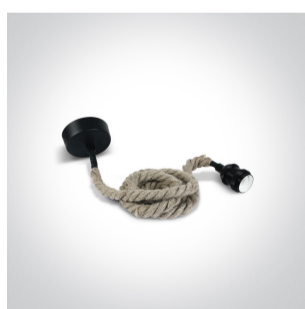

15 Pendants > Colourful Pendants

63142/BL

Downloads

Dimensions

Gallery

Related items

0992/B