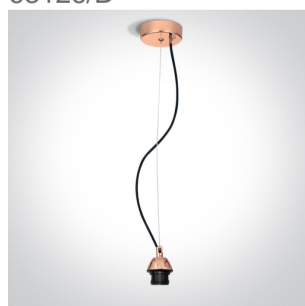

15 Pendants > Colourful Pendants

63142/BR

BROWN PENDANT SHADE

Downloads

Dimensions

Gallery

Related items

0990/B

0992/B

63126/B

63126/CU

63126/W

63126A/B

63126A/BBS

63126A/CU

63126A/W

## Physical Specification

Item Group	15 Pendants
Family	Colourful Pendants
Order Code	63142/BR
Colour	Brown
Material	PMMA
Shape	Circular
Height	220mm
Diameter	400mm
Suspended Ceiling	Yes
Indoor	Yes