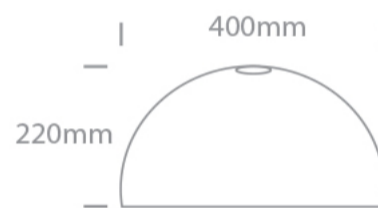

15 Pendants > Colourful Pendants

63142/BR

BROWN PENDANT SHADE

Downloads

Dimensions

Gallery

Related items

0990/B

## Physical Specification

Item Group	15 Pendants
Family	Colourful Pendants
Order Code	63142/BR
Colour	Brown
Material	PMMA
Shape	Circular
Height	220mm
Diameter	400mm
Suspended Ceiling	Yes
Indoor	Yes