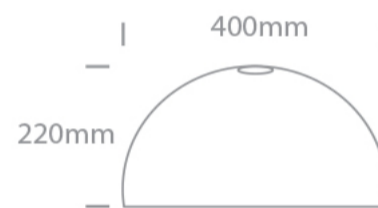

15 Pendants > Colourful Pendants

63142/F

FROSTED PENDANT SHADE

Downloads

Dimensions

Gallery

Related items

0990/B

Physical Specification

Item Group	15 Pendants
Family	Colourful Pendants
Order Code	63142/F
Colour	Frosted
Material	PMMA
Shape	Circular
Height	220mm
Diameter	400mm
Suspended Ceiling	Yes
Indoor	Yes

Packing Info