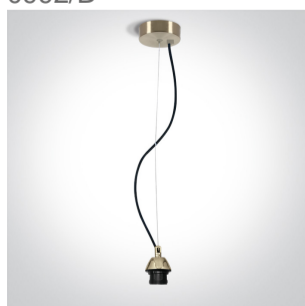

15 Pendants > Colourful Pendants

63142/F

FROSTED PENDANT SHADE

Downloads

Dimensions

Gallery

Related items

0990/B

0992/B

63126/B

63126/CU

63126/W

63126A/B

63126A/BBS

63126A/CU

63126A/W

Physical Specification

Item Group	15 Pendants
Family	Colourful Pendants
Order Code	63142/F
Colour	Frosted
Material	PMMA
Shape	Circular
Height	220mm
Diameter	400mm
Suspended Ceiling	Yes
Indoor	Yes

Packing Info