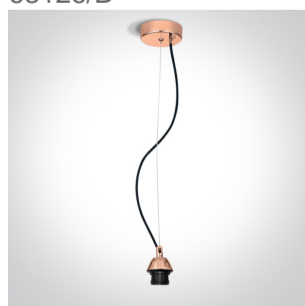

15 Pendants > Colourful Pendants

63142/F

FROSTED PENDANT SHADE

Downloads

Dimensions

Gallery

Related items

0990/B

0992/B

63126/B

63126/CU

63126/W

63126A/B

63126A/BBS

63126A/CU

63126A/W

Physical Specification

Item Group	15 Pendants
Family	Colourful Pendants
Order Code	63142/F
Colour	Frosted
Material	PMMA
Shape	Circular
Height	220mm
Diameter	400mm
Suspended Ceiling	Yes
Indoor	Yes

Packing Info