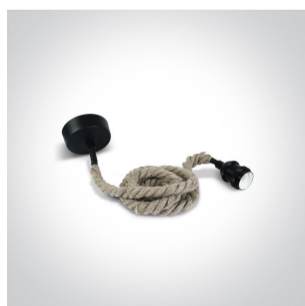

15 Pendants > Colourful Pendants

63142/F

FROSTED PENDANT SHADE

Downloads

Dimensions

Gallery

Related items

0990/B

0992/B

63126/B

63126/CU

63126/W

63126A/B

63126A/BBS

63126A/CU

63126A/W

Physical Specification

Item Group	15 Pendants
Family	Colourful Pendants
Order Code	63142/F
Colour	Frosted
Material	PMMA
Shape	Circular
Height	220mm
Diameter	400mm
Suspended Ceiling	Yes
Indoor	Yes

Packing Info