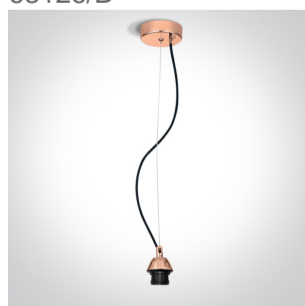

15 Pendants > Colourful Pendants

63142/OR

ORANGE PENDANT SHADE

Downloads

Dimensions

Gallery

Related items

0990/B

0992/B

63126/B

63126/CU

63126/W

63126A/B

63126A/BBS

63126A/CU

63126A/W

Physical Specification

Item Group	15 Pendants
Family	Colourful Pendants
Order Code	63142/OR
Colour	Orange
Material	PMMA
Shape	Circular
Height	220mm
Diameter	400mm
Suspended Ceiling	Yes
Indoor	Yes

Packing Info