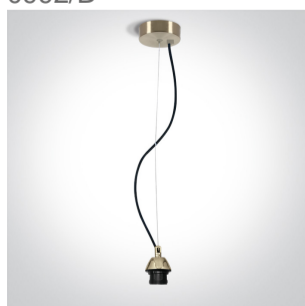

15 Pendants > Colourful Pendants

63142/OR

ORANGE PENDANT SHADE

Downloads

Dimensions

Gallery

Related items

0990/B

0992/B

63126/B

63126/CU

63126/W

63126A/B

63126A/BBS

63126A/CU

63126A/W

Physical Specification

Item Group	15 Pendants
Family	Colourful Pendants
Order Code	63142/OR
Colour	Orange
Material	PMMA
Shape	Circular
Height	220mm
Diameter	400mm
Suspended Ceiling	Yes
Indoor	Yes

Packing Info