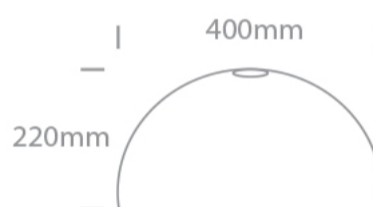

15 Pendants > Colourful Pendants

63142/OR

ORANGE PENDANT SHADE

Downloads

Dimensions

Gallery

Related items

0990/B

Physical Specification

Item Group	15 Pendants
Family	Colourful Pendants
Order Code	63142/OR
Colour	Orange
Material	PMMA
Shape	Circular
Height	220mm
Diameter	400mm
Suspended Ceiling	Yes
Indoor	Yes

Packing Info