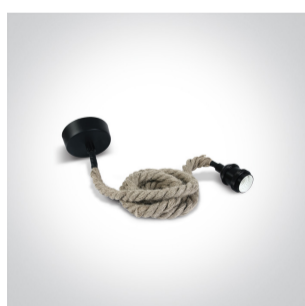

15 Pendants > Colourful Pendants

63142/OR

ORANGE PENDANT SHADE

Downloads

Dimensions

Gallery

Related items

0990/B

0992/B

63126/B

63126/CU

63126/W

63126A/B

63126A/BBS

63126A/CU

63126A/W

Physical Specification

Item Group	15 Pendants
Family	Colourful Pendants
Order Code	63142/OR
Colour	Orange
Material	PMMA
Shape	Circular
Height	220mm
Diameter	400mm
Suspended Ceiling	Yes
Indoor	Yes

Packing Info