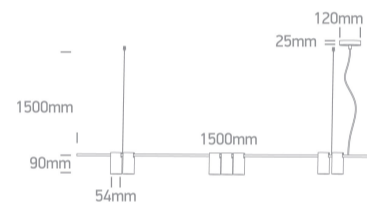

New 2025 Edition 2>Pendants

63146B/B

7x7W GU10 pendant.

Complies with standard EN60598-1 and any other specific standards.

Downloads

Dimensions

Physical Specification

| | |
|-------------------|--------------------|
| Item Group | New 2025 Edition 2 |
| Family | Pendants |
| Order Code | 63146B/B |
| Colour | Black |
| Material | Aluminium |
| Shape | Rectangular |
| Length | 1500mm |
| Height | 1500mm |
| Suspended Ceiling | Yes |
| Indoor | Yes |
| Adjustable | No |

| | |
|------------------|---|
| Gear | No |
| Fitting + Driver | |
| Input Voltage | 100-240V |
| 50 Hz | Yes |
| 60 Hz | Yes |
| Safety Class |  |
| Power(Watts) | 7x7W |
| IP Rating | IP20 |
| Light Source | Replaceable lamp |
| Lamp Holder | GU10 |
| Number of Lamps | 7 |
| Dimmable | N/A |
| F Mark |  |