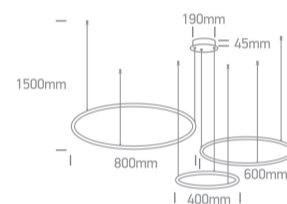

### Dimensions

### Physical Specification

Item Group	New 2025 Edition 2
Family	Decorative
Order Code	63150B/B/W
Colour	Black
Material	Aluminium
Shape	Circular
Height	1500mm
Diameter	400mm+600mm+800mm
Suspended Ceiling	Yes
Indoor	Yes