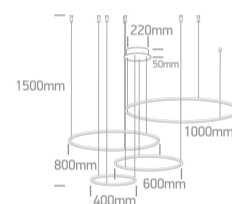

### Dimensions

### Physical Specification

Item Group	New 2025 Edition 2
Family	Decorative
Order Code	63150C/B/W
Colour	Black
Material	Aluminium
Shape	Circular
Height	1500mm
Diameter	400mm+600mm+800mm+1000mm
Suspended Ceiling	Yes
Indoor	Yes