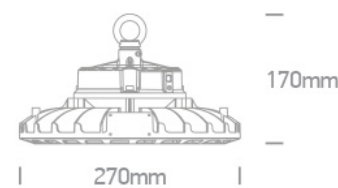

Downloads

Dimensions

Related items

050114HA

Physical Specification

| | |
|------------|---|
| Item Group | 21 Industrial & Floodlights |
| Family | The Industrial IP65 LED UFO Range Aluminium |
| Order Code | 63150N/C |
| Colour | Black |
| Material | Aluminium |
| Shape | Circular |
| Height | 170mm |

| | |
|-------------------|-------|
| Diameter | 270mm |
| Surface Ceiling | Yes |
| Surface Wall | Yes |
| Suspended Ceiling | Yes |
| Indoor | Yes |
| Outdoor | Yes |
| Adjustable | No |

Electrical Characteristics