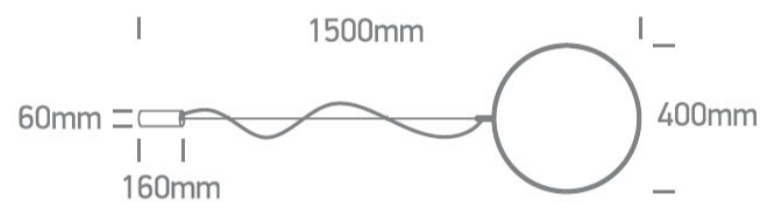

New 2025 Edition 2>Decorative

63152A/B/W

20W LED suspended light.

Complete with dimmable driver.

Complies with standard EN60598-1 and any other specific standards.

Downloads

Dimensions

Physical Specification

Item Group	New 2025 Edition 2
Family	Decorative
Order Code	63152A/B/W
Colour	Black
Material	Aluminium
Shape	Circular
Diameter	400mm
Suspended Ceiling	Yes
Indoor	Yes

Electrical Characteristics

Gear	Built In
Fitting + Driver	
Input Voltage	220-240V
50 Hz	Yes
60 Hz	Yes
Safety Class	
Power(Watts)	20W
IP Rating	IP20
Light Source	LED built in
Dimmable	Yes
Dimmer type	Triac
F Mark	

Fitting	
Input Type	Constant Current
IP Rating	IP20
Light Source	LED built in
LED Type	SMD

Gear	
Gear Type	Led Driver
Input Voltage	220-240V
50 Hz	Yes
60 Hz	Yes
Output	500mA
IP Rating	IP20

Illumination Data

Colour Temperature	3000K
Lumen Output	1400lm

Light Efficiency

70lm/W

CRI

80

Packing Info

Box Weight

1.360kg