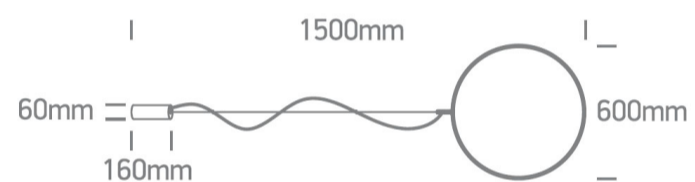

New 2025 Edition 2>Decorative

63152B/B/W

30W LED suspended light.

Complete with dimmable driver.

Complies with standard EN60598-1 and any other specific standards.

Downloads

Dimensions

Physical Specification

Item Group	New 2025 Edition 2
Family	Decorative
Order Code	63152B/B/W
Colour	Black
Material	Aluminium
Shape	Circular
Diameter	600mm
Suspended Ceiling	Yes
Indoor	Yes

Electrical Characteristics

Gear	Built In
Fitting + Driver	
Input Voltage	220-240V
50 Hz	Yes
60 Hz	Yes
Safety Class	
Power(Watts)	30W
IP Rating	IP20
Light Source	LED built in
Dimmable	Yes
Dimmer type	Triac
F Mark	

Fitting	
Input Type	Constant Current
IP Rating	IP20
Light Source	LED built in
LED Type	SMD

Gear	
Gear Type	Led Driver
Input Voltage	220-240V
50 Hz	Yes
60 Hz	Yes
Output	700mA
IP Rating	IP20

Illumination Data

Colour Temperature	3000K
Lumen Output	2100lm

Light Efficiency

70lm/W

CRI

80

Packing Info

Box Weight

2.080kg