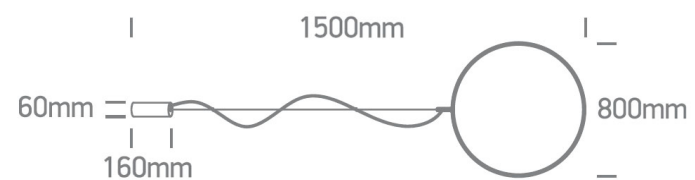

New 2025 Edition 2>Decorative

63152C/B/W

40W LED suspended light.

Complete with dimmable driver.

Complies with standard EN60598-1 and any other specific standards.

Downloads

Dimensions

Physical Specification

Item Group	New 2025 Edition 2
Family	Decorative
Order Code	63152C/B/W
Colour	Black
Material	Aluminium
Shape	Circular
Diameter	800mm
Suspended Ceiling	Yes
Indoor	Yes

Electrical Characteristics

Gear	Built In
Fitting + Driver	
Input Voltage	220-240V
50 Hz	Yes
60 Hz	Yes
Safety Class	
Power(Watts)	40W
IP Rating	IP20
Light Source	LED built in
Dimmable	Yes
Dimmer type	Triac
F Mark	

Fitting	
Input Type	Constant Current
IP Rating	IP20
Light Source	LED built in
LED Type	SMD

Gear	
Gear Type	Led Driver
Input Voltage	220-240V
50 Hz	Yes
60 Hz	Yes
Output	1050mA
IP Rating	IP20

Illumination Data

Colour Temperature	3000K
Lumen Output	2800lm

Light Efficiency

70lm/W

CRI

80

Packing Info

Box Weight

3.080kg