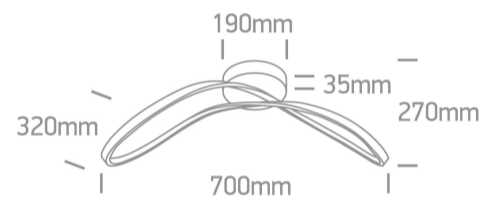

New 2025 Edition 2>Decorative

63154A/B/W

40W LED ceiling mounted light.

Complete with dimmable driver.

Complies with standard EN60598-1 and any other specific standards.

Downloads

Dimensions

Physical Specification

Item Group	New 2025 Edition 2
Family	Decorative
Order Code	63154A/B/W
Colour	Black
Material	Aluminium
Length	700mm
Width	320mm
Height	270mm
Surface Ceiling	Yes
Indoor	Yes

Electrical Characteristics

Gear	Built In
Fitting + Driver	
Input Voltage	220-240V
50 Hz	Yes
60 Hz	Yes
Safety Class	
Power(Watts)	40W
IP Rating	IP20
Light Source	LED built in
Dimmable	Yes
Dimmer type	Triac
F Mark	

Fitting	
Input Type	Constant Current
IP Rating	IP20
Light Source	LED built in
LED Type	SMD

Gear	
Gear Type	Led Driver
Input Voltage	220-240V
50 Hz	Yes
60 Hz	Yes
Output	1050mA
IP Rating	IP20

Illumination Data