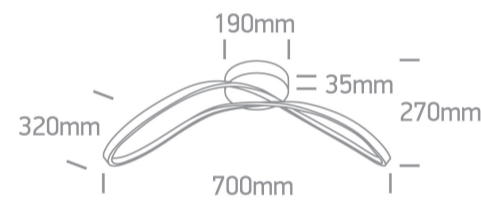

## 63154A/CH/W

40W LED ceiling mounted light.

Complete with dimmable driver.

Complies with standard EN60598-1 and any other specific standards.

### Dimensions

### Physical Specification

Item Group	New 2025 Edition 2
Family	Decorative
Order Code	63154A/CH/W
Colour	Champagne
Material	Aluminium
Length	700mm
Width	320mm
Height	270mm
Surface Ceiling	Yes
Indoor	Yes