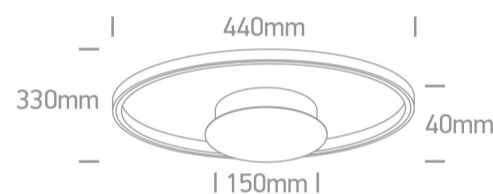

New 2025 Edition 2>Decorative

63154B/B/W

20W LED wall or ceiling mounted light.

Complete with dimmable driver.

Complies with standard EN60598-1 and any other specific standards.

Downloads

Dimensions

Physical Specification

Item Group	New 2025 Edition 2
Family	Decorative
Order Code	63154B/B/W
Colour	Black
Material	Aluminium
Length	440mm
Width	330mm
Height	40mm
Surface Ceiling	Yes
Surface Wall	Yes
Indoor	Yes

Gear

Built In

Fitting + Driver