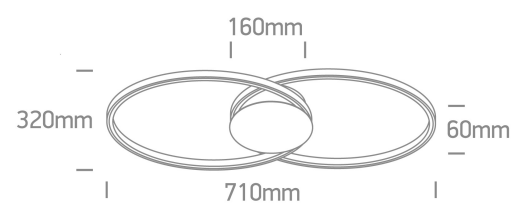

New 2025 Edition 2>Decorative

63154C/B/W

40W LED ceiling mounted light.

Complete with dimmable driver.

Complies with standard EN60598-1 and any other specific standards.

Downloads

Dimensions

Physical Specification

Item Group	New 2025 Edition 2
Family	Decorative
Order Code	63154C/B/W
Colour	Black
Material	Aluminium
Length	710mm
Height	60mm
Surface Ceiling	Yes
Indoor	Yes

Electrical Characteristics

Gear	Built In
Fitting + Driver	
Input Voltage	220-240V
50 Hz	Yes
60 Hz	Yes
Safety Class	
Power(Watts)	40W
IP Rating	IP20
Light Source	LED built in
Dimmable	Yes
Dimmer type	Triac
F Mark	

Fitting	
Input Type	Constant Current
IP Rating	IP20
Light Source	LED built in
LED Type	SMD

Gear	
Gear Type	Led Driver
Input Voltage	220-240V
50 Hz	Yes
60 Hz	Yes
Output	1050mA
IP Rating	IP20

Illumination Data

Colour Temperature	3000K
Lumen Output	2800lm

Light Efficiency

70lm/W

CRI

80

Illumination Diagram

Packing Info

Pcs/Carton