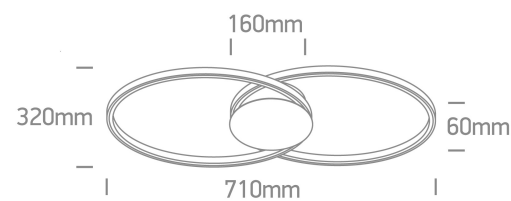

## 63154C/CH/W

40W LED ceiling mounted light.

Complete with dimmable driver.

Complies with standard EN60598-1 and any other specific standards.

### Dimensions

### Physical Specification

Item Group	New 2025 Edition 2
Family	Decorative
Order Code	63154C/CH/W
Colour	Champagne
Material	Aluminium
Length	710mm
Height	60mm
Surface Ceiling	Yes
Indoor	Yes