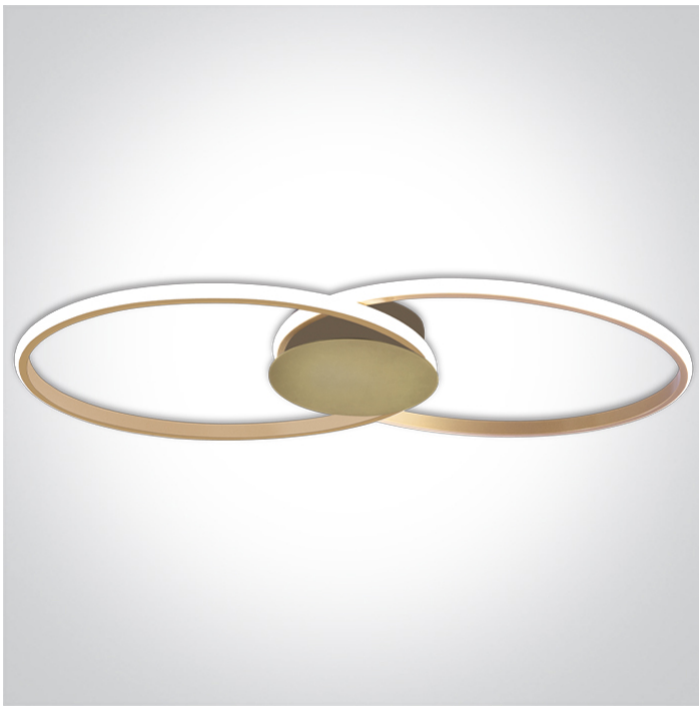

## 63154C/CH/W

40W LED ceiling mounted light.

Complete with dimmable driver.

Complies with standard EN60598-1 and any other specific standards.

### Physical Specification

Item Group	New 2025 Edition 2
Family	Decorative
Order Code	63154C/CH/W
Colour	Champagne
Material	Aluminium
Length	710mm
Height	60mm
Surface Ceiling	Yes
Indoor	Yes