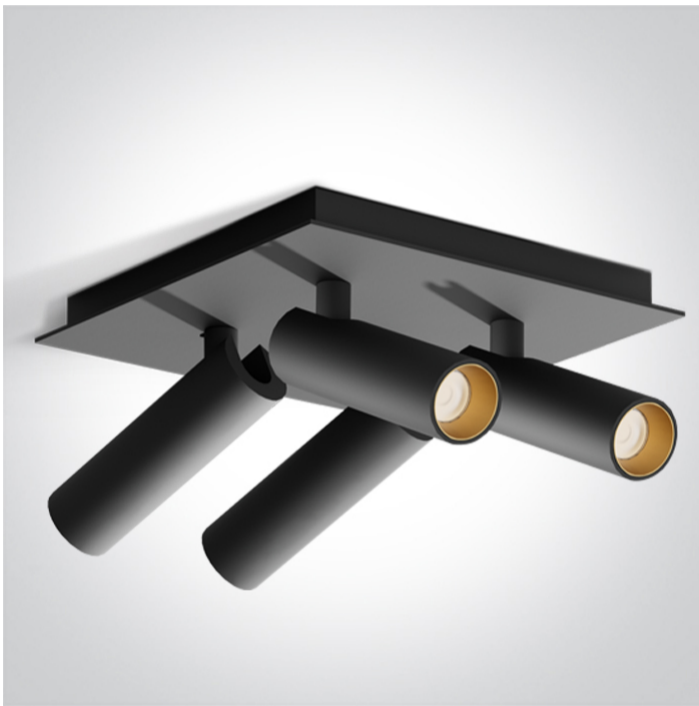

New 2025 Edition 2>Wall & Ceiling LED

65004E/B/W

4x5W COB LED adjustable ceiling light.

Supplied with 500mA driver. Complete with Black, Brass & White reflectors.

Complies with standard EN60598-1 and any other specific standards.

Downloads

Dimensions

Physical Specification

Item Group	New 2025 Edition 2
Family	Wall & Ceiling LED
Order Code	65004E/B/W
Colour	Black
Material	Aluminium
Shape	Circular
Height	100mm
Diameter	30mm
Surface Ceiling	Yes
Indoor	Yes
Adjustable	2 Directions

Gear	External-Included
Fitting + Driver	
Input Voltage	220-240V
50 Hz	Yes
60 Hz	Yes
Safety Class	
Power(Watts)	4x5W
IP Rating	IP20
Light Source	LED built in
Dimmable	No
F Mark	

Fitting	
Input Type	Constant Current
IP Rating	IP20
Light Source	LED built in
LED Type	COB
LED Number	1