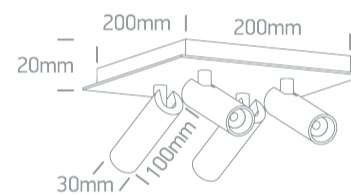

New 2025 Edition 2>Wall & Ceiling LED

65004E/B/W

4x5W COB LED adjustable ceiling light.

Supplied with 500mA driver. Complete with Black, Brass & White reflectors.

Complies with standard EN60598-1 and any other specific standards.

Downloads

Dimensions

Physical Specification

Item Group	New 2025 Edition 2
Family	Wall & Ceiling LED
Order Code	65004E/B/W
Colour	Black
Material	Aluminium
Shape	Circular
Height	100mm
Diameter	30mm
Surface Ceiling	Yes
Indoor	Yes
Adjustable	2 Directions