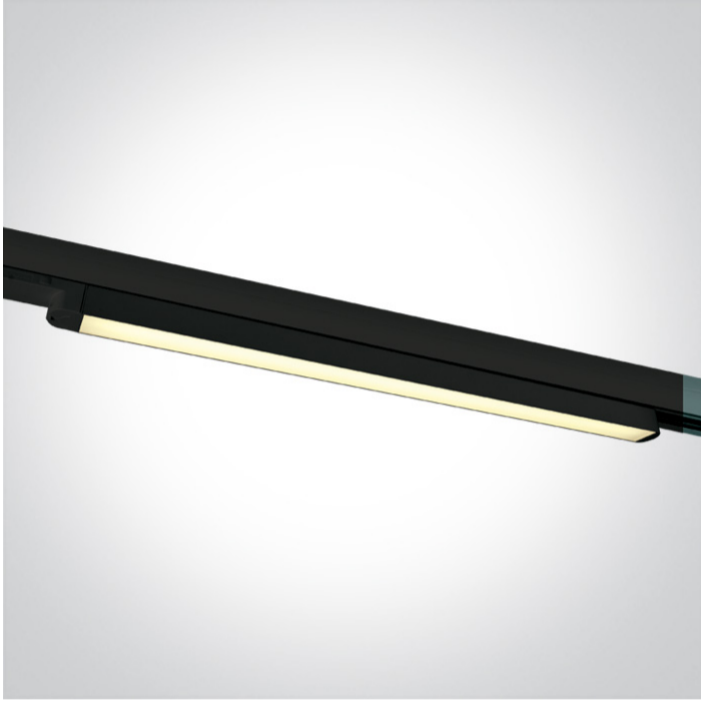

New 2025 Edition 2>Track Lights

65018T/B/V

CCT Variable LED Linear track light ideal for shops and showrooms.

Complete with non-dimmable driver.

Complies with standard EN60598-1 and any other specific standards.

Downloads

Dimensions

Physical Specification

Item Group	New 2025 Edition 2
Family	Track Lights
Order Code	65018T/B/V
Colour	Black
Material	Aluminium
Diffuser Material	PC
Shape	Rectangular
Length	650mm
Width	30mm
Height	30mm
Track mounted	Yes
Indoor	Yes

Adjustable

No

Electrical Characteristics

Gear

Built In

Fitting + Driver

Input Voltage

100-240V

IP20

Light Source

LED built in

Dimmable

No

Fitting

Input Type

Constant Current