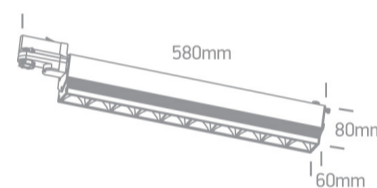

## 65024T/W/C

10X5W COB linear track light spot  $\pm 45^\circ$  adjustable, ideal for shops and showrooms.

Complete with driver.

Complies with standard EN60598-1 and any other specific standards.

### Dimensions

### Physical Specification

Item Group	09 Track Lights
Family	Adjustable LED Linear Track Light
Order Code	65024T/W/C
Colour	White
Material	Aluminium + Plastic
Shape	Rectangular
Length	580mm

Width	60mm
Height	80mm
Track mounted	Yes
Indoor	Yes
Adjustable	1 Direction