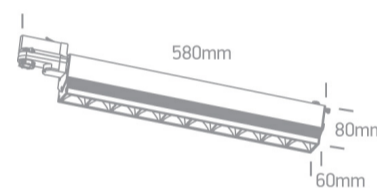

09 Track Lights > Adjustable LED Linear Track Light

65024T/W/W

10X5W COB linear track light spot $\pm 45^\circ$ adjustable, ideal for shops and showrooms.

Complete with driver.

Complies with standard EN60598-1 and any other specific standards.

Downloads

Dimensions

Related items

40002A/W

40003A/W

Physical Specification

Item Group	09 Track Lights
Family	Adjustable LED Linear Track Light
Order Code	65024T/W/W
Colour	White
Material	Aluminium + Plastic
Shape	Rectangular
Length	580mm

Width	60mm
Height	80mm
Track mounted	Yes
Indoor	Yes
Adjustable	1 Direction

Electrical Characteristics

Gear	Built In
Fitting + Driver	
Input Voltage	220-240V
50 Hz	Yes
60 Hz	Yes
Safety Class	
Power(Watts)	10x5W
IP Rating	IP20
Light Source	LED built in
Dimmable	No

Illumination Data

Colour Temperature	3000K
Lumen Output	10x580lm
Light Efficiency	116lm/W
CRI	80
Beam Angle	30°
Illumination Diagram	

Packing Info

Box Length	51,5cm
Box Width	9cm
Box Height	13cm
Box Weight	1.940kg
Pcs/Carton	10