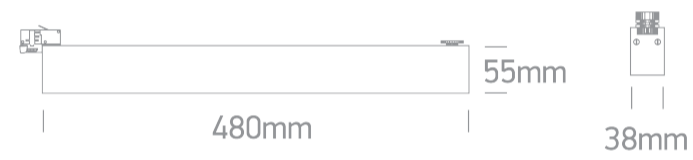

09 Track Lights>Linear Box Lines CCT V

65028BT/W/V

CCT Variable LED Linear track light, high lumen output ideal for shops and showrooms.

Complete with driver.

Complies with standard EN60598-1 and any other specific standards.

Downloads

Dimensions

Physical Specification

Item Group	09 Track Lights
Family	Linear Box Lines CCT V
Order Code	65028BT/W/V
Colour	White
Material	Aluminium
Diffuser Material	PC
Shape	Rectangular
Length	480mm
Width	38mm
Height	55mm
Track mounted	Yes
Indoor	Yes

IP20

Safety Class	
Dimmable	No
Housing Material	Plastic
Output Terminal	Connector

Illumination Data

Colour Temperature	3000K-4200K-6500K
Lumen Output	3600lm
Light Efficiency	100lm/W
CRI	90
Beam Angle	90
Illumination Diagram	