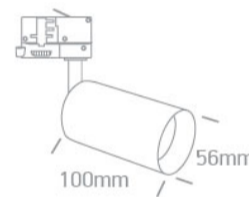

New 2025 Edition 2>Track Lights

65105DT/W

10W Dark Light GU10 Track Spot Range complete with black and white reflectors.

Complies with standard EN60598-1 and any other specific standards.

Downloads

Dimensions

Gallery

Physical Specification

Item Group	New 2025 Edition 2
Family	Track Lights
Order Code	65105DT/W
Colour	White
Material	Aluminium
Shape	Circular
Height	100mm

Diameter	56mm
Track mounted	Yes
Indoor	Yes
Adjustable	2 Directions

Electrical Characteristics

Gear	No
------	----

Fitting + Driver

Input Voltage	100-240V
50 Hz	Yes
60 Hz	Yes
Safety Class	
Power(Watts)	10W
IP Rating	IP20
Light Source	Replaceable lamp
Lamp Holder	GU10
Number of Lamps	1
Dimmable	N/A
F Mark	