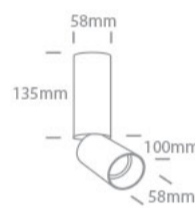

12 Wall & Ceiling > Decorative Directional Spots GU10

65105EA/B

10W MR16 GU10 Dark Light Adjustable Ceiling Light.

Complete with black and brass reflectors.

Complies with standard EN60598-1 and any other specific standards.

Downloads

Dimensions

Gallery

Physical Specification

Item Group	12 Wall & Ceiling
Family	Decorative Directional Spots GU10
Order Code	65105EA/B
Colour	Black
Material	Aluminium
Shape	Circular
Height	135mm

Diameter	58mm
Surface Ceiling	Yes
Indoor	Yes
Adjustable	2 Directions

Electrical Characteristics

Gear	No
------	----

Fitting + Driver

Input Voltage	100-240V
50 Hz	Yes
60 Hz	Yes
Safety Class	
Power(Watts)	10W
IP Rating	IP20
Light Source	Replaceable lamp
Lamp Holder	GU10
Number of Lamps	1
Dimmable	N/A
F Mark	

Illumination Data

Illumination Diagram	
Dark Light	Yes

Packing Info

Box Weight	0.430kg
Pcs/Carton	20
Barcode	5291889076285
HS Code	9405413990

Warranty

5 years

switch to
one light!

one
LIGHT