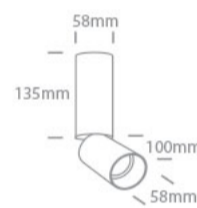

12 Wall & Ceiling > Decorative Directional Spots GU10

65105EA/CH

10W MR16 GU10 Dark Light Adjustable Ceiling Light.

Complete with black and brass reflectors.

Complies with standard EN60598-1 and any other specific standards.

Downloads

Dimensions

Gallery

Physical Specification

Item Group	12 Wall & Ceiling
Family	Decorative Directional Spots GU10
Order Code	65105EA/CH
Colour	Champagne
Material	Aluminium
Shape	Circular
Height	135mm

Diameter	58mm
Surface Ceiling	Yes
Indoor	Yes
Adjustable	2 Directions

Electrical Characteristics

Gear	No
------	----

Fitting + Driver

Input Voltage	100-240V
50 Hz	Yes
60 Hz	Yes
Safety Class	
Power(Watts)	10W
IP Rating	IP20
Light Source	Replaceable lamp
Lamp Holder	GU10
Number of Lamps	1
Dimmable	N/A
F Mark	

Illumination Data

Illumination Diagram	
Dark Light	Yes

Packing Info

Box Weight	0.430kg
Pcs/Carton	20
Barcode	5291889076292
HS Code	9405413990

Warranty

5 years

switch to
one light!

one
LIGHT