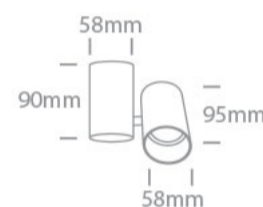

12 Wall & Ceiling > Decorative Directional Spots GU10

65105E/B

10W MR16 GU10 Dark Light Adjustable Ceiling Light.

Complete with black and brass reflectors.

Complies with standard EN60598-1 and any other specific standards.

Downloads

Dimensions

Gallery

Physical Specification

Item Group	12 Wall & Ceiling
Family	Decorative Directional Spots GU10
Order Code	65105E/B
Colour	Black
Material	Aluminium
Shape	Circular
Height	95mm

Diameter	58mm
Surface Ceiling	Yes
Surface Wall	Yes
Indoor	Yes
Adjustable	1 Direction

Illumination Data

Illumination Diagram	
Dark Light	Yes

Packing Info

Box Weight	0.385kg
Pcs/Carton	20
Barcode	5291889076223

HS Code

9405413990

Certification & Warranty

Warranty