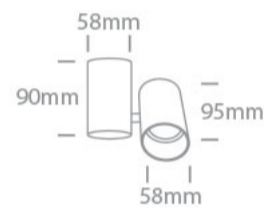

12 Wall & Ceiling > Decorative Directional Spots GU10

65105E/CH

10W MR16 GU10 Dark Light Adjustable Ceiling Light.

Complete with black and brass reflectors.

Complies with standard EN60598-1 and any other specific standards.

Downloads

Dimensions

Gallery

Physical Specification

Item Group

12 Wall & Ceiling

Family

Decorative Directional Spots GU10

Order Code

65105E/CH

Colour

Champagne

Material

Aluminium

Shape

Circular

Height

95mm

Diameter	58mm
Surface Ceiling	Yes
Surface Wall	Yes
Indoor	Yes
Adjustable	1 Direction

Electrical Characteristics

Gear	No
Fitting + Driver	
Input Voltage	100-240V
50 Hz	Yes
60 Hz	Yes
Safety Class	
Power(Watts)	10W
IP Rating	IP20
Light Source	Replaceable lamp
Lamp Holder	GU10
Number of Lamps	1
Dimmable	N/A
F Mark	