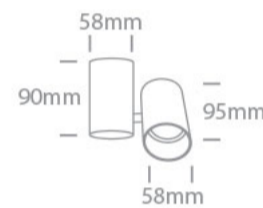

12 Wall & Ceiling > Decorative Directional Spots GU10

65105E/W

10W MR16 GU10 Dark Light Adjustable Ceiling Light.

Complete with black and brass reflectors.

Complies with standard EN60598-1 and any other specific standards.

Downloads

Dimensions

Gallery

Physical Specification

Item Group	12 Wall & Ceiling
Family	Decorative Directional Spots GU10
Order Code	65105E/W
Colour	White
Material	Aluminium
Shape	Circular
Height	95mm

Diameter	58mm
Surface Ceiling	Yes
Surface Wall	Yes
Indoor	Yes
Adjustable	1 Direction

Illumination Data

Illumination Diagram	
Dark Light	Yes

Packing Info

Box Weight	0.385kg
Pcs/Carton	20
Barcode	5291889076230

HS Code

9405413990

Certification & Warranty

Warranty