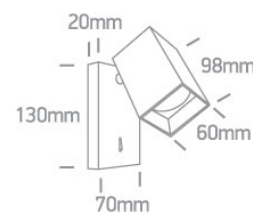

### Dimensions

### Physical Specification

Item Group	17 Hotel & Bedroom
Family	The Retro GU10 Spots
Order Code	65105NBA/B
Colour	Black
Material	Aluminium
Shape	Rectangular
Length	130mm
Width	70mm
Height	20mm
Surface Ceiling	Yes
Surface Wall	Yes
Indoor	Yes