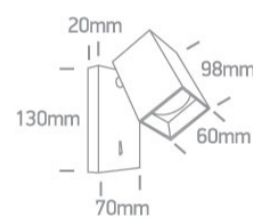

17 Hotel & Bedroom>The Retro GU10 Spots

65105NBA/W

10W Retro surface wall decorative MR16 GU10 Spot.

Complies with standard EN60598-1 and any other specific standards.

Downloads

Dimensions

Physical Specification

Item Group	17 Hotel & Bedroom
Family	The Retro GU10 Spots
Order Code	65105NBA/W
Colour	White
Material	Aluminium
Shape	Rectangular
Length	130mm
Width	70mm
Height	20mm
Surface Ceiling	Yes
Surface Wall	Yes
Indoor	Yes

Adjustable

2 Directions

Electrical Characteristics

Gear

No

Fitting + Driver

Input Voltage

100-240V