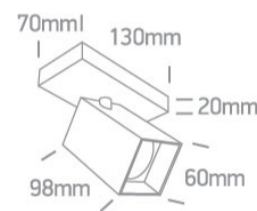

12 Wall & Ceiling>The Retro Square GU10 Spots

65105NB/B

10W Retro surface wall and ceiling decorative MR16 GU10 Spot.

Complies with standard EN60598-1 and any other specific standards.

Downloads

Dimensions

Physical Specification

Item Group	12 Wall & Ceiling
Family	The Retro Square GU10 Spots
Order Code	65105NB/B
Colour	Black
Material	Aluminium
Shape	Rectangular
Length	130mm
Width	70mm
Height	20mm
Surface Ceiling	Yes
Surface Wall	Yes
Indoor	Yes

Adjustable

2 Directions

Electrical Characteristics

Gear

No

Fitting + Driver

Input Voltage

100-240V