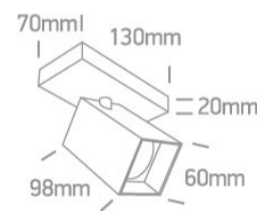

12 Wall & Ceiling>The Retro Square GU10 Spots

65105NB/W

10W Retro surface wall and ceiling decorative MR16 GU10 Spot.

Complies with standard EN60598-1 and any other specific standards.

Downloads

Dimensions

Physical Specification

Item Group	12 Wall & Ceiling
Family	The Retro Square GU10 Spots
Order Code	65105NB/W
Colour	White
Material	Aluminium
Shape	Rectangular
Length	130mm
Width	70mm
Height	20mm
Surface Ceiling	Yes
Surface Wall	Yes
Indoor	Yes

Adjustable

2 Directions

Electrical Characteristics

Gear

No

Fitting + Driver

Input Voltage

100-240V