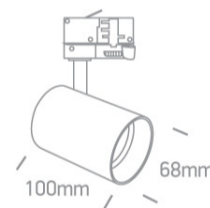

New 2025 Edition 2>Track Lights

65105NT/W/W

10W Dark Light GU10 Track Spot Range.

Complies with standard EN60598-1 and any other specific standards.

Downloads

Dimensions

Physical Specification

Item Group	New 2025 Edition 2
Family	Track Lights
Order Code	65105NT/W/W
Colour	White
Material	Aluminium
Shape	Circular
Height	100mm
Diameter	68mm
Track mounted	Yes
Indoor	Yes
Adjustable	2 Directions

Gear	No
Fitting + Driver	
Input Voltage	100-240V
50 Hz	Yes
60 Hz	Yes
Safety Class	
Power(Watts)	10W
IP Rating	IP20
Light Source	Replaceable lamp
Lamp Holder	GU10
Number of Lamps	1
Dimmable	N/A
F Mark	

Illumination Data

Illumination Diagram	
Dark Light	Yes

Packing Info

Box Length	15cm
Box Width	13cm
Box Height	8,5cm
Box Weight	0.429kg
Pcs/Carton	12

Warranty

5 Years

Weee Directive

Yes