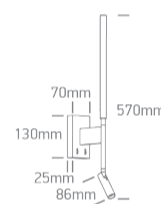

17 Hotel & Bedroom > Reading Spots

65144/B/W

3W SMD LED +6W backlight bedside adjustable fitting with 2 switches, IP20.

Complete with 700mA+550mA drivers. Complete with black, brass & white reflectors.

Complies with standard EN60598-1 and any other specific standards.

Downloads

Dimensions

Gallery

Physical Specification

Item Group	17 Hotel & Bedroom
Family	Reading Spots
Order Code	65144/B/W
Colour	Black
Material	Metal + Aluminium
Shape	Rectangular
Surface Wall	Yes

Indoor