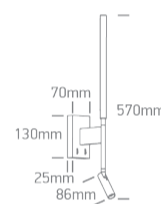

17 Hotel & Bedroom>Reading Spots

65144/W/W

3W SMD LED +6W backlight bedside adjustable fitting with 2 switches, IP20.

Complete with 700mA+550mA drivers. Complete with black,brass & white reflectors.

Complies with standard EN60598-1 and any other specific standards.

Downloads

Dimensions

Gallery

Physical Specification

Item Group	17 Hotel & Bedroom
Family	Reading Spots
Order Code	65144/W/W
Colour	White
Material	Metal + Aluminium
Shape	Rectangular
Surface Wall	Yes

Indoor