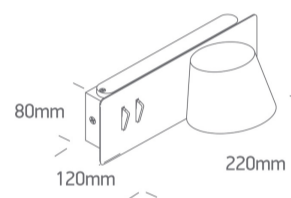

### Dimensions

### Physical Specification

Item Group	17 Hotel & Bedroom
Family	Reading Spots
Order Code	65147A/W/W
Colour	White
Material	Aluminium
Diffuser Material	Acrylic
Shape	Rectangular
Length	220mm
Width	120mm
Height	80mm
Surface Wall	Yes
Indoor	Yes