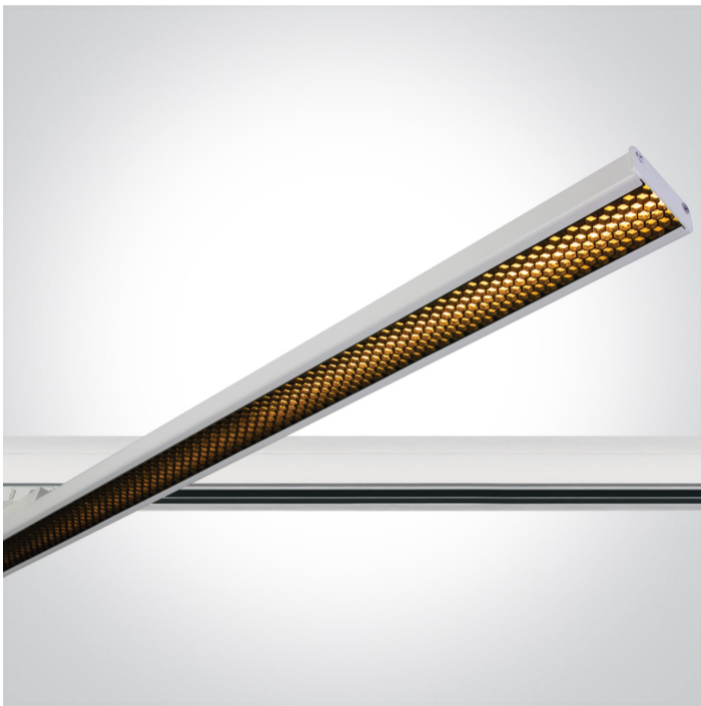

## 65172BT/W/V

CCT Variable LED Linear track light, high lumen output ideal for shops and showrooms.

Complete with driver.

Complies with standard EN60598-1 and any other specific standards.

Adjustable

1 Direction